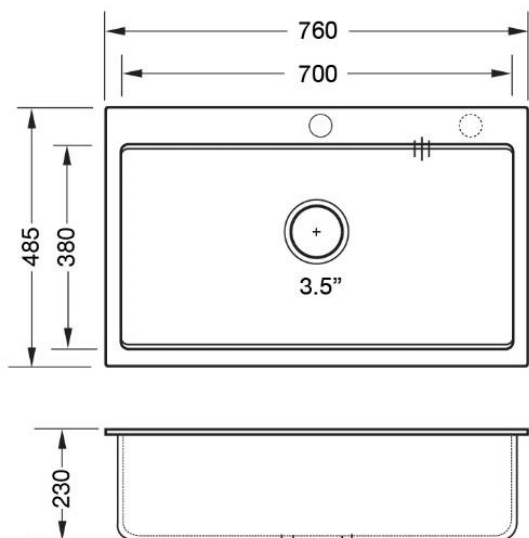

GRANITE SINK – BLACK

SINGLE BOWL WITHOUT DRAINER

Barcode: 8851737212387

MODEL: ANDES 760/480 BLACK

DETAILS

BLACK GRANITE COMPOSITE SINGLE BOWL SINK WITHOUT DRAINER (TOP-MOUNT)

Dimensions: 760 x 485 mm.

Bowl dimension: 700 x 380 mm.

Depth: 230 mm.

FREE: Waste fitting 3.5", basket strainer waste, Wood chopping Board, Telescopic Colander, Round Soap Dispenser

TECHNICAL DATA

Packaging 580 x 875 x 265 mm.

Cut Out Dimension: 730 x 465 mm.

Gross weight 16 kg.

TECHNICAL DRAWING

FREE