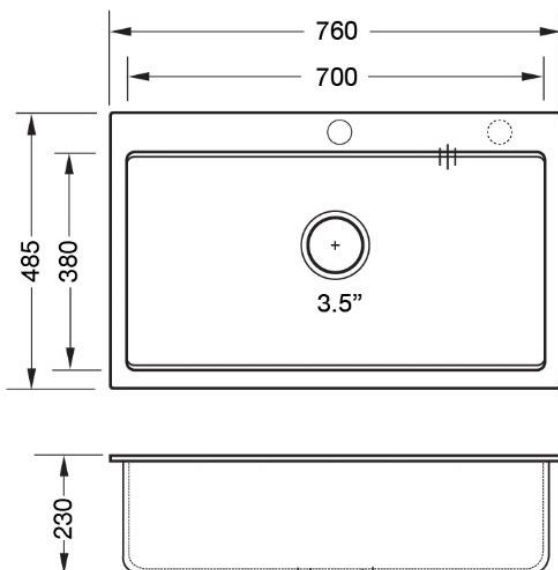

GRANITE SINK – GREY

SINGLE BOWL WITHOUT DRAINER

Barcode: 8851737212448

MODEL: ANDES 760/480 GREY

DETAILS

GREY GRANITE COMPOSITE SINGLE BOWL SINK WITHOUT DRAINER (TOP-MOUNT)

Dimensions: 760 x 485 mm.

Bowl dimension: 700 x 380 mm.

Depth: 230 mm.

FREE: Waste fitting 3.5", basket strainer waste, Wood chopping Board, Telescopic Colander, Round Soap Dispenser

TECHNICAL DATA

Packaging 580 x 875 x 265 mm.

Cut Out Dimension: 730 x 465 mm.

Gross weight 16 kg.

TECHNICAL DRAWING

FREE