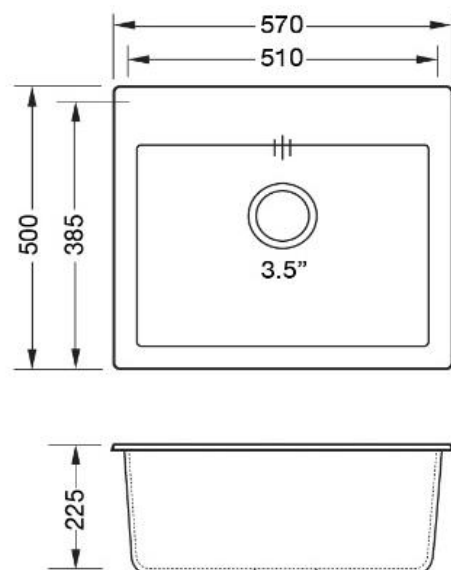

GRANITE SINK – GREY

SINGLE BOWL WITHOUT DRAINER

Barcode: 8851737210659

MODEL: PATIA 570/500 GREY

DETAILS

GREY GRANITE COMPOSITE SINGLE BOWL SINK WITHOUT DRAINER (TOP-MOUNT)

Dimensions: 570 x 500 mm.

Bowl dimension: 510 x 385 mm.

Depth: 225 mm.

FREE: Waste fitting 3.5", basket strainer waste, Stainless steel cover

TECHNICAL DATA

Packaging 570 x 705 x 295 mm.

Cut Out Dimension: 545 x 475 mm.

Gross weight 10 kg.

TECHNICAL DRAWING

FREE