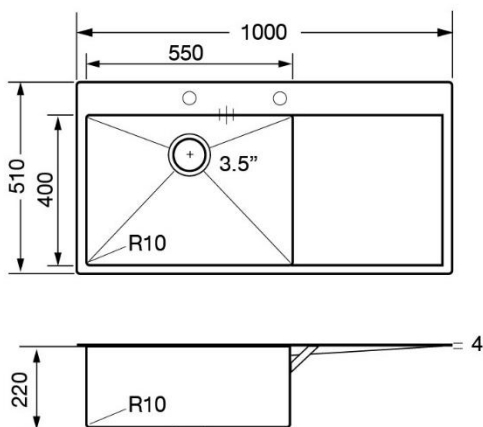

Dimensions: 1000 x 510 mm.

Bowl dimension: 550 x 400 mm.

Depth: 220 mm.

FREE: Waste fitting 3.5", N-Surface basket strainer waste, Round Soap Dispenser, Twin chopping board

## TECHNICAL DATA

Packaging 570 x 1060 x 250 mm.

Cut Out Dimension: 980 x 490 mm.

Gross Weight 16 Kg.

## TECHNICAL DRAWING