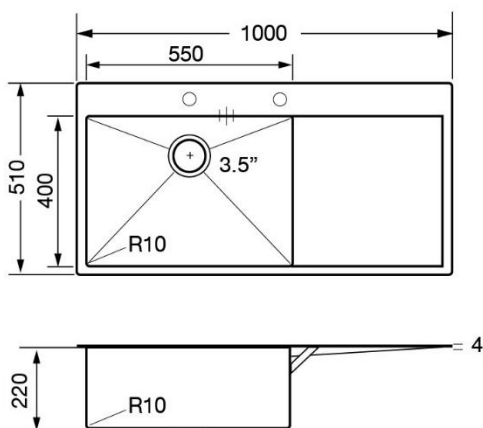

STAINLESSSTEEL SINK

SINGLE BOWL WITH DRAINER

Barcode: 8851737208564

Model: MIRACLE 1000/510 RH + Acc.

DETAILS

STAINLESSSTEEL SINGLE BOWL SINK WITH DRAINER

Stainless steel satin finish is obtained by treating the steel with N-surface coating process. The result is more resistant to shocks and scratches.

Edge 4 mm.

Dimensions: 1000 x 510 mm.

Bowl dimension: 550 x 400 mm.

Depth: 220 mm.

FREE: Waste fitting 3.5", N-Surface basket strainer waste, Round Soap Dispenser, Twin chopping board

TECHNICAL DATA

Packaging 570 x 1060 x 250 mm.

Cut Out Dimension: 980 x 490 mm.

Gross Weight 16 kg.

TECHNICAL DRAWING

FREE