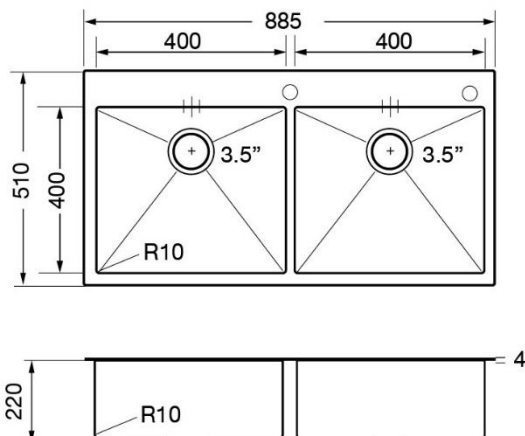

Edge 4 mm.

Dimensions: 885 x 510 mm.

Bowl Dimension Left-Right: 400 x 400 mm.

Depth: 218 mm.

FREE: Waste fitting 3.5", N-Surface basket strainer waste, Round Soap Dispenser, Twin chopping board

TECHNICAL DATA

Packaging 575 x 950 x 250 mm.

Cut Out Dimension: 865 x 490 mm.

Gross Weight 16 kg.

TECHNICAL DRAWING

FREE