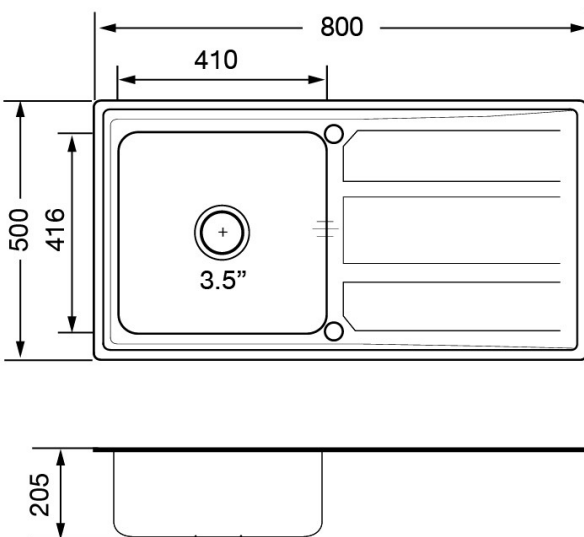

STAINLESSSTEEL SINK

DOUBLE BOWL WITH DRAINER

Barcode: 8851737043134

Model: MEGAN 800/500

DETAILS

STAINLESSSTEEL SINGLE BOWL SINK WITH DRAINER

Dimensions: 800 x 500 mm.

Bowl Dimension: 410 x 416 mm.

Depth: 205 mm.

FREE: Waste fitting 3.5", basket strainer waste, Cold water Taps (Othello)

TECHNICAL DATA

Packaging 545 x 820 x 260 mm.

Cut Out Dimension: 775 x 475 mm.

Gross Weight 7 Kg.

TECHNICAL DRAWING

FREE