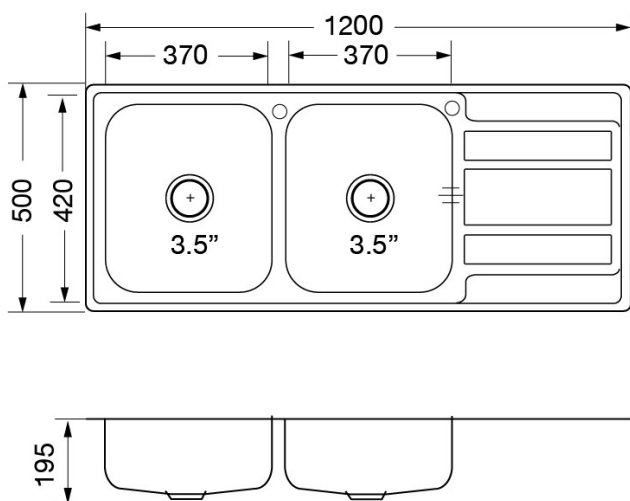

STAINLESSSTEEL SINK

DOUBLE BOWL WITH DRAINER

Barcode: 8851737043448

Model: KNIGHT 1200/500

DETAILS

STAINLESSSTEEL DOUBLE BOWL SINK WITH DRAINER

Dimensions: 1200 x 500 mm.

Bowl Dimension: Left – Right 370 x 420 mm.

Depth: 195 mm.

FREE: Waste fitting 3.5", basket strainer waste, Cold water Taps (Othello)

TECHNICAL DATA

Packaging 550 x 1240 x 240 mm.

Cut Out Dimension: 1180 x 480 mm.

Gross Weight 9.7 kg.

TECHNICAL DRAWING