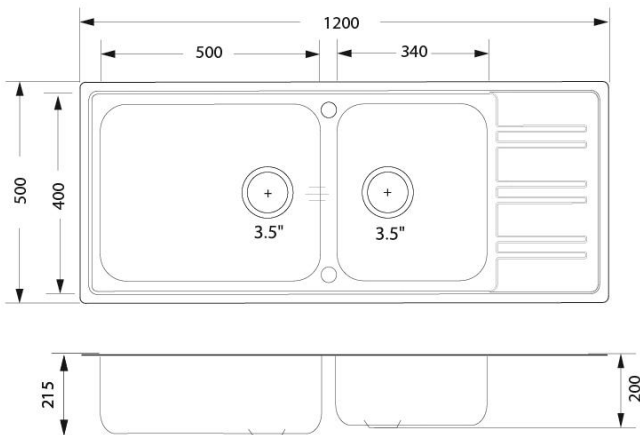

STAINLESSSTEEL SINK

DOUBLE BOWL WITH DRAINER

Barcode: 8851737043691

Model: SPACE 1200/500

DETAILS

STAINLESSSTEEL DOUBLE BOWL SINK WITH DRAINER

Dimensions: 1200 x 500 mm.

Bowl Dimension: Large 500 x 400 Small 340x 400 mm.

Depth: 215 mm.

FREE: Waste fitting 3.5", basket strainer waste, Cold water Taps (Othello)

TECHNICAL DATA

Packaging 540 x 1240 x 240 mm.

Cut Out Dimension: 1180 x 480 mm.

Gross Weight 6.2 kg.

TECHNICAL DRAWING