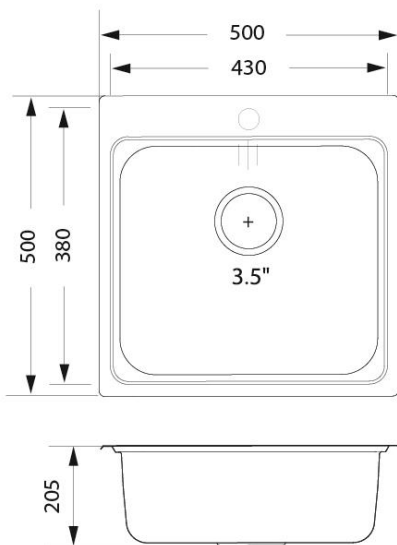

## DETAILS

STAINLESSSTEEL SINGLE BOWL SINK WITHOUT DRAINER

Dimensions: 500 x 500 mm.

Bowl Dimension: 430 x 380 mm.

Depth: 205 mm.

FREE: Waste fitting 3.5", basket strainer waste, Cold water Taps (Othello)

## TECHNICAL DATA

Packaging 550 x 540 x 220 mm.

Cut Out Dimension: 480 x 480 mm.

Gross Weight 5 kg.

## TECHNICAL DRAWING