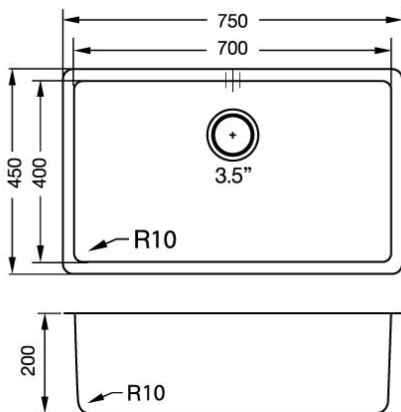

STAINLESSSTEEL SINK

SINGLE BOWL (UNDERMOUNT)

Barcode: 8851737210727

Model: UNDERMOUNT 750/450

DETAILS

STAINLESSSTEEL SINGLE BOWL SINK (UNDERMOUNT)

Dimensions: 750 x 450 mm.

Bowl Dimension: 700 x 400 mm.

Depth: 200 mm.

FREE: Waste fitting 3.5", basket strainer waste

TECHNICAL DATA

Packaging 515 x 810 x 270 mm.

Cut Out dimension: 700 x 400 mm.

Gross Weight 16 kg.

TECHNICAL DRAWING

FREE