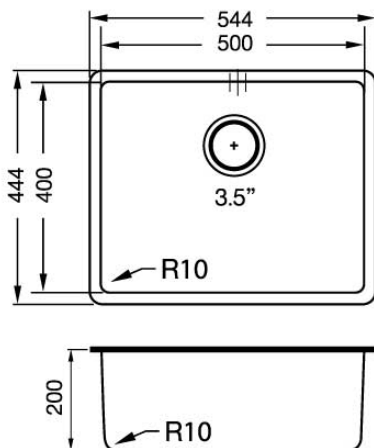

STAINLESSSTEEL SINK

SINGLE BOWL (UNDERMOUNT)

Barcode: 8851737210710

Model: UNDERMOUNT 544/444

DETAILS

STAINLESSSTEEL SINGLE BOWL SINK (UNDERMOUNT)

Dimensions: 544 x 444 mm.

Bowl Dimension: 500 x 400 mm.

Depth: 200 mm.

FREE: Waste fitting 3.5", basket strainer waste

TECHNICAL DATA

Packaging 515 x 610 x 260 mm.

Cut Out Dimension: 500 x 400 mm.

Gross Weight 10 kg.

TECHNICAL DRAWING

FREE