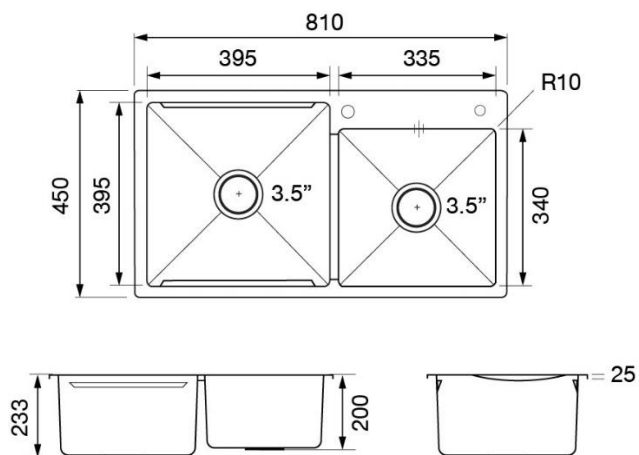

## DETAILS

STAINLESSSTEEL DOUBLE BOWL SINK WITHOUT DRAINER

Special design for bowls. You can use accessories for sink for more function.

Dimensions: 810 x 450 mm.

Bowl Dimension: Large 395 x 395 mm. Small 335 x 340 mm.

Depth: Large 233 mm. Small 200 mm.

Edge 25 mm.

FREE: Waste fitting 3.5", basket strainer waste, Round Soap Dispenser, Wood Chopping board, Colander

## TECHNICAL DATA

Packaging 860 x 540 x 280 mm.

Cut Out Dimension: 770 x 400 mm.

Gross Weight 9.2 kg.

## TECHNICAL DRAWING