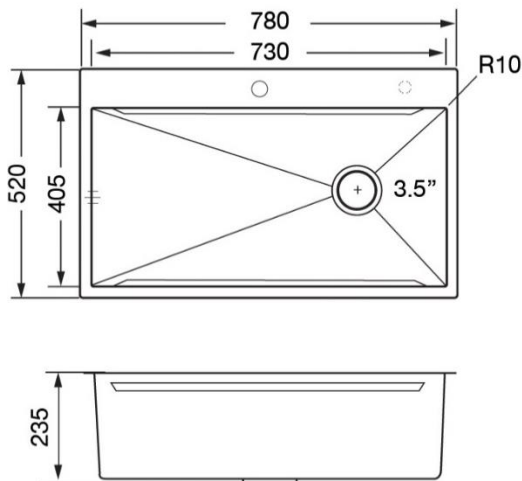

## DETAILS

STAINLESSSTEEL SINGLE BOWL SINK WITHOUT DRAINER

Special design for bowl. You can use accessories for sink for more function.

Dimensions: 780 x 520 mm.

Bowl Dimension: 730 x 405 mm.

Depth: 235 mm.

Edge 2.5 mm.

FREE: Waste fitting 3.5", basket strainer waste, Round Soap Dispenser, Wood Chopping board, Colander

## TECHNICAL DATA

Packaging 810 x 580 x 280 mm.

Cut Out Dimension: 760 x 500 mm.

Gross Weight 11.3 kg.

## TECHNICAL DRAWING