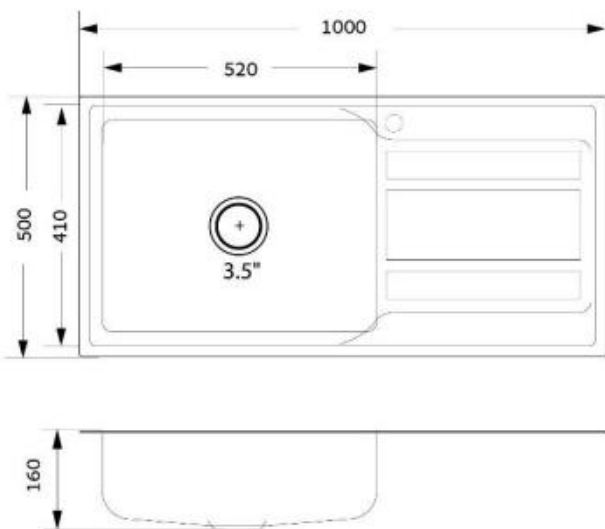

TECHNICAL DRAWING