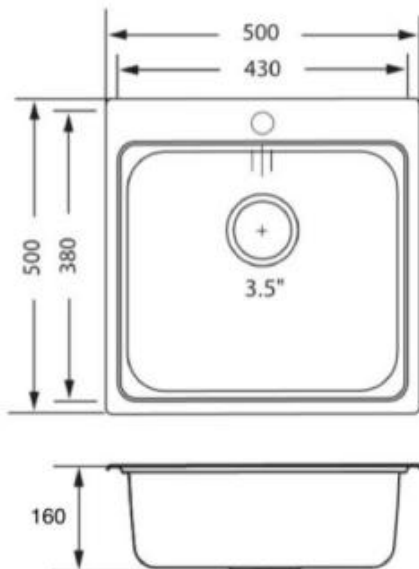

STAINLESSSTEEL SINK SINGLE BOWL WITHOUT DRAINER

Barcode: 8851737043776

Model: EGO 500/500

DETAILS

Stainless steel sink, 1 hole, no place for dishes

Dimensions: 500 x 500 mm.

Bowl Dimension: 430 x 380 mm.

Depth:160 mm.

FREE: Waste fitting 3.5", basket strainer waste 110 mm., Cold water Taps (Othello)

TECHNICAL DATA

Packaging 550 x 540 x 220mm.

Gross Weight 5 kg.

TECHNICAL DRAWING

FREE