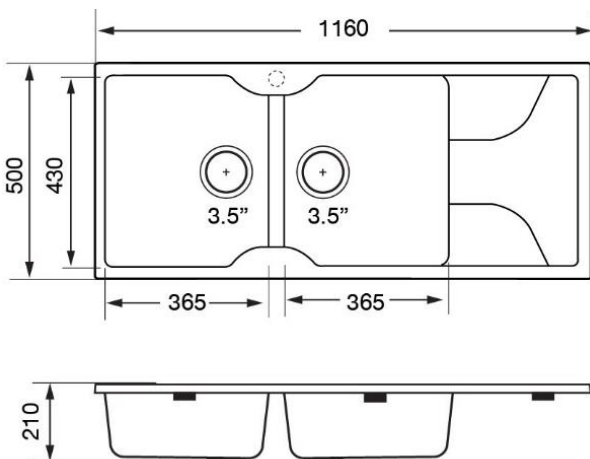

GRANITE SINK – BLACK

DOUBLE BOWL WITH DRAINER

Barcode: 8851737212974

Model: EUROSTONE 1160/500 BLACK

DETAILS

BLACK GRANITE COMPOSITE DOUBLE BOWL SINK WITH DRAINER (TOPMOUNT)

Dimensions: 1160 x 500 มม.

Bowl Dimension: LEFT - RIGHT 365 x 430 mm.

Depth: 210 mm.

FREE: Waste fitting 3.5", basket strainer waste,

TECHNICAL DATA

Packaging: 1245 x 575 x 275 mm.

Dimension: 1160 x 500 mm.

Cut Out Dimension: 1125 x 470 mm.

Gross weight 22 Kg.

TECHNICAL DRAWING