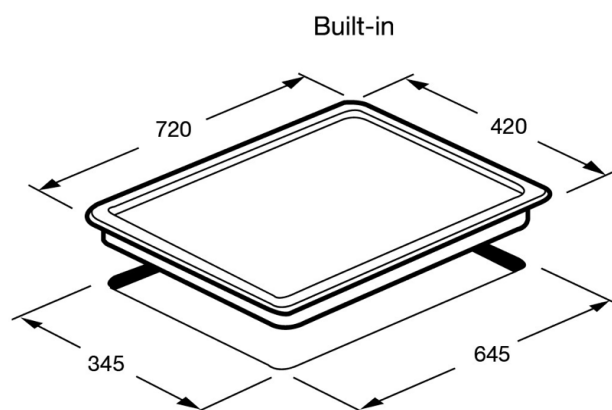

BUILT-IN GAS HOB

Barcode : 8851737034545
 Model name : FURY 2B

DETAILS:

Electrical Supply	DC, Battery size D x 1
Safety	Flame failure device with quick acting thermocouple
Ignition	Electric ignition under knob (one hand ignition)
Gas type	LPG
Gas working pressure	0.04 kg/cm ²
Gas inlet port (connect with LPG hose)	Ø 9.5 mm.
Cutting size	645 x 345 mm.
Cabinet	800 mm.
Type of installation	Inset into the worktop from above
Minimum clearance between cooktop and hood:	700 mm.
Minimum clearance between furniture	150 mm. with thermal insulation fitted
Recommendation	For the appliance with more than 12kW, room ventilation, room size and hood must be observed

Technical Drawing

Technical detail

Power max : 10,000 W
 Dual : 2 x 5,000 W
 Dimension : 720 x 420 mm.
 Cutting size : 645 x 345 mm.
 Weight Gross : 20.7 Kg.