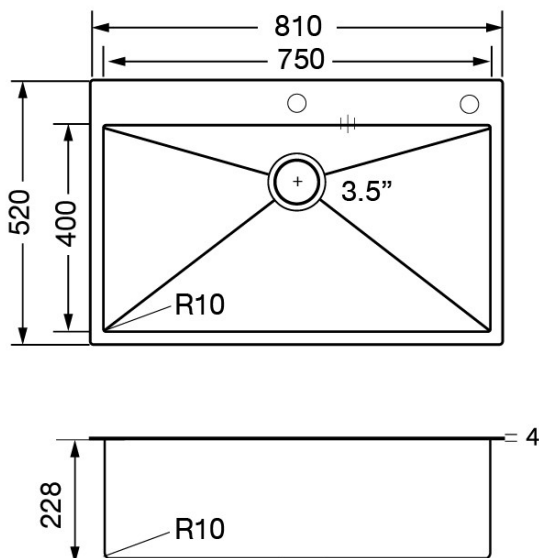

TECHNICAL DRAWING