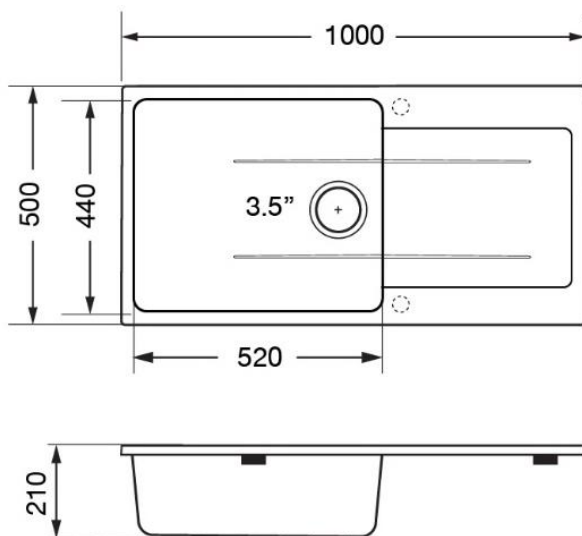

GRANITE SINK – BLACK

SINGLE BOWL WITH DRAINER

Barcode: 8851737213384

Model: KNOX 1000/500 BLACK

DETAILS

BLACK GRANITE COMPOSITE SINGLE BOWL SINK WITH DRAINER (TOPMOUNT)

Dimensions: 1000 x 500 mm.

Bowl Dimension: 520 x 440 mm.

Depth: 210 mm.

FREE: Waste fitting 3.5", basket strainer waste, Black roll rack

TECHNICAL DATA

Packaging: 570 x 1040 x 270 mm.

Dimension: 1000 x 500 mm.

Cut Out Dimension: 965 x 475 mm.

Gross weight 18 Kg.

TECHNICAL DRAWING