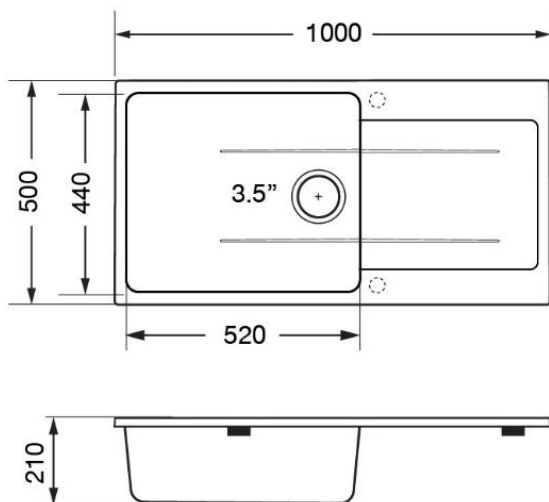

GRANITE SINK – GREY

SINGLE BOWL WITH DRAINER

Barcode: 8851737213391

Model: KNOX 1000/500 GREY

DETAILS

GREY GRANITE COMPOSITE SINGLE BOWL SINK WITH DRAINER (TOPMOUNT)

Dimensions: 1000 x 500 mm.

Bowl Dimension: 520 x 440 mm.

Depth: 210 mm.

FREE: Waste fitting 3.5", basket strainer waste, Black roll rack

TECHNICAL DATA

Packaging: 570 x 1040 x 270 mm.

Dimension: 1000 x 500 mm.

Cut Out Dimension: 965 x 475 mm.

Gross weight 18 Kg.

TECHNICAL DRAWING