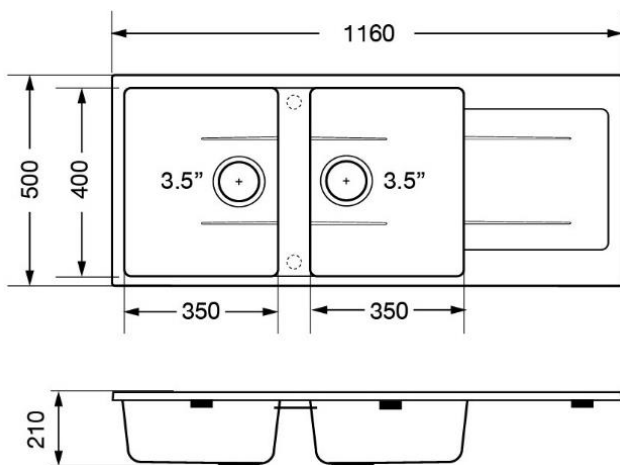

GRANITE SINK – GREY

DOUBLE BOWL WITH DRAINER

Barcode: 8851737213414

Model: KNOX 1160/500 GREY

DETAILS

GREY GRANITE COMPOSITE DOUBLE BOWL SINK WITH DRAINER (TOPMOUNT)

Dimensions: 1160 x 500 mm.

Bowl Dimension: LEFT - RIGHT 350 x 440 mm.

Depth: 210 mm.

FREE: Waste fitting 3.5", basket strainer waste, Black roll rack

TECHNICAL DATA

Packaging: 570 x 1240 x 270 mm.

Dimension: 1160 x 500 mm.

Cut Out Dimension: 1130 x 475 mm.

Gross weight 22 Kg.

TECHNICAL DRAWING

FREE