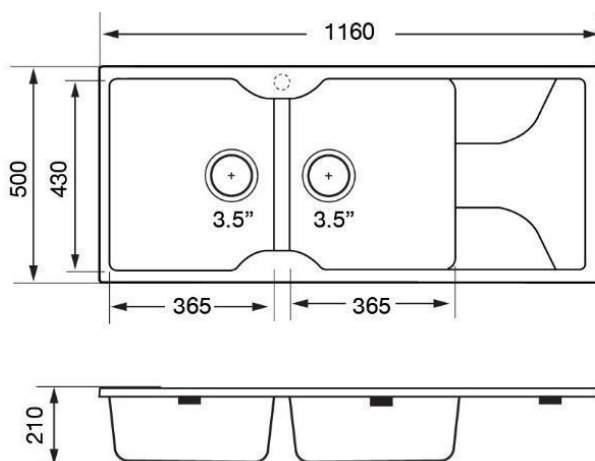

## DETAILS

BLACK GRANITE COMPOSITE DOUBLE BOWL SINK WITH DRAINER (TOPMOUNT)

Dimensions: 1160 x 500 mm.

Bowl Dimension: LEFT - RIGHT 365 x 430 mm.

Depth: 210 mm.

FREE: Waste fitting 3.5", basket strainer waste,

## TECHNICAL DATA

Packaging 1245 x 575 x 275 mm.

Dimension 1160 x 500 mm.

Cut Out Dimension 1125 x 470 mm.

Gross weight 22 Kg.

## TECHNICAL DRAWING