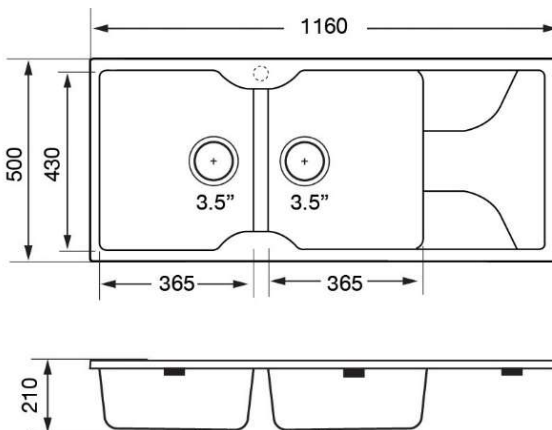

GRANITE SINK – BLACK

DOUBLE BOWL WITH DRAINER

Barcode : 8851737212974

Model : EUROSTONE 1160/500 BLACK

DETAILS

BLACK GRANITE COMPOSITE DOUBLE BOWL SINK WITH DRAINER (TOPMOUNT)

Dimensions: 1160 x 500 มม.

Bowl Dimension: LEFT - RIGHT 365 x 430 mm.

Depth: 210 mm.

FREE: Waste fitting 3.5", basket strainer waste,

TECHNICAL DATA

Packaging 1245 x 575 x 275 mm.

Dimension 1160 x 500 mm.

Cut Out Dimension 1125 x 470 mm.

Gross weight 22 Kg.

TECHNICAL DRAWING