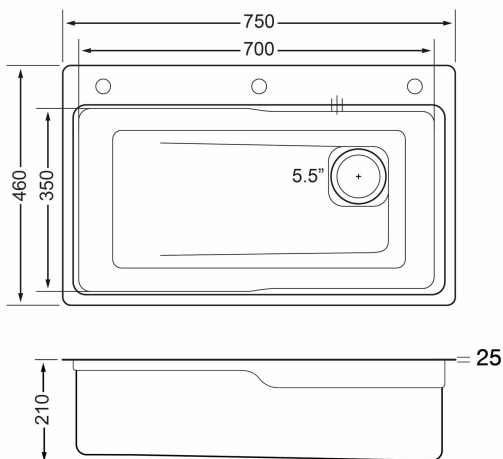

Dimensions: 750 x 460 mm.

Bowl Dimension: 700 x 350 mm.

Depth: 210 mm.

Edge 2.5 mm.

FREE: Waste fitting 3.5", Round Soap Dispenser, Wood Chopping board, Colander, Glass rinser, Faucet Belle

TECHNICAL DATA

Packaging 840 x 520 x 290 mm.

Cut Out Dimension 730 x 435 mm.

Gross Weight 6.9 kg.

TECHNICAL DRAWING

FREE