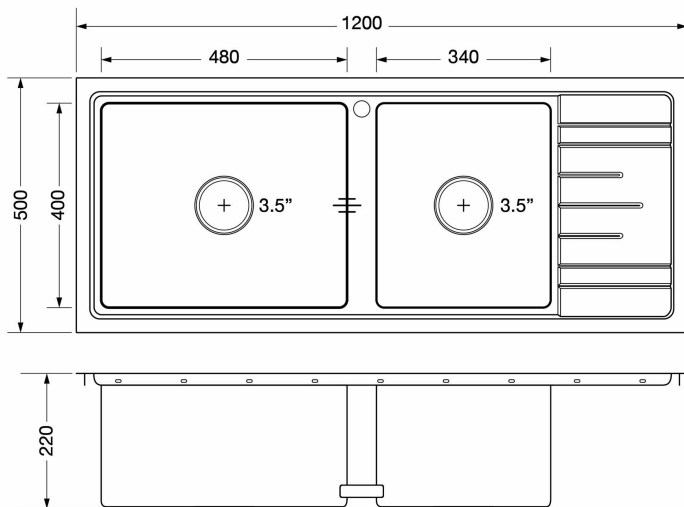

STAINLESS STEEL SINK DOUBLE BOWL WITH DRAINER

Barcode: LH 8851737044087

RH 8851737044124

MODEL: DELTA 1200/500 LH/RH

DETAILS

STAINLESS STEEL DOUBLE BOWL SINK WITH DRAINER

Dimensions: 1200 x 500 mm.

Bowl Dimension: Large 480 x 400 Small 340 x 400 mm.

Depth: 220 mm.

FREE: Waste fitting 3.5", basket strainer waste, Cold water Taps (Belle)

TECHNICAL DATA

Packaging: 590 x 1270 x 320 mm.

Cut Out Dimension: 1185 x 485 mm.

Gross Weight: 13.66 kg.

TECHNICAL DRAWING