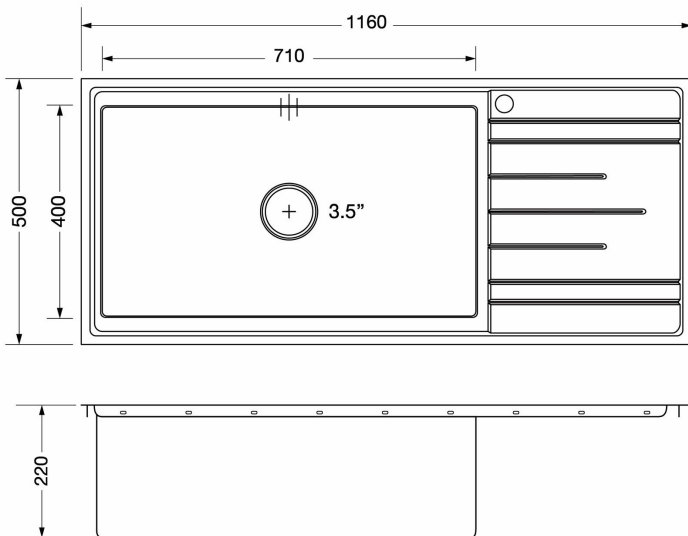

STAINLESS STEEL SINK

Barcode: LH 8851737044087

RH 8851737044117

MODEL: DELTA 1160/500 LH/RH

DETAILS

STAINLESS STEEL SINK WITH DRAINER

Dimensions: 1160 x 500 mm.

Bowl Dimension: 710 x 400 mm.

Depth: 220 mm.

FREE: Waste fitting 3.5", basket strainer waste, Cold water Taps (Belle)

TECHNICAL DATA

Packaging: 570 x 1190 x 295 mm.

Cut Out Dimension: 1145 x 485 mm.

Gross Weight: 12.17 kg.

TECHNICAL DRAWING