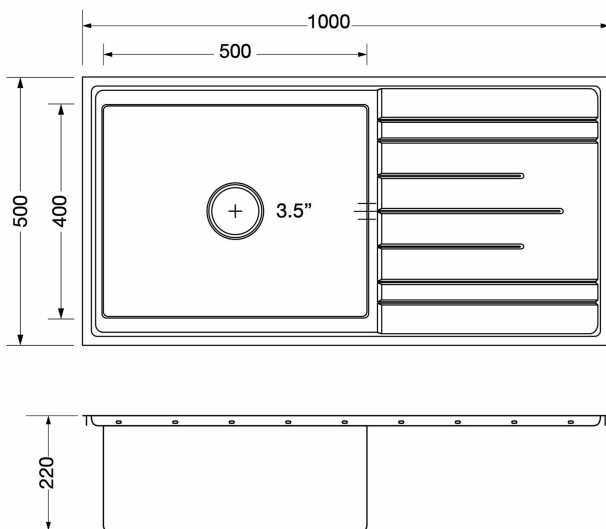

STAINLESS STEEL SINK

Barcode: LH 8851737044070

RH 8851737044100

MODEL : DELTA 1000/500 LH/RH

DETAILS

STAINLESS STEEL SINK WITH DRAINER

Dimensions: 1000 x 500 mm.

Bowl Dimension: 500 x 400 mm.

Depth: 220 mm.

FREE: Waste fitting 3.5", basket strainer waste, Cold water Taps (Belle)

TECHNICAL DATA

Packaging: 570 x 1030 x 295 mm.

Cut Out Dimension: 985 x 485 mm.

Gross Weight: 10.23 kg.

TECHNICAL DRAWING